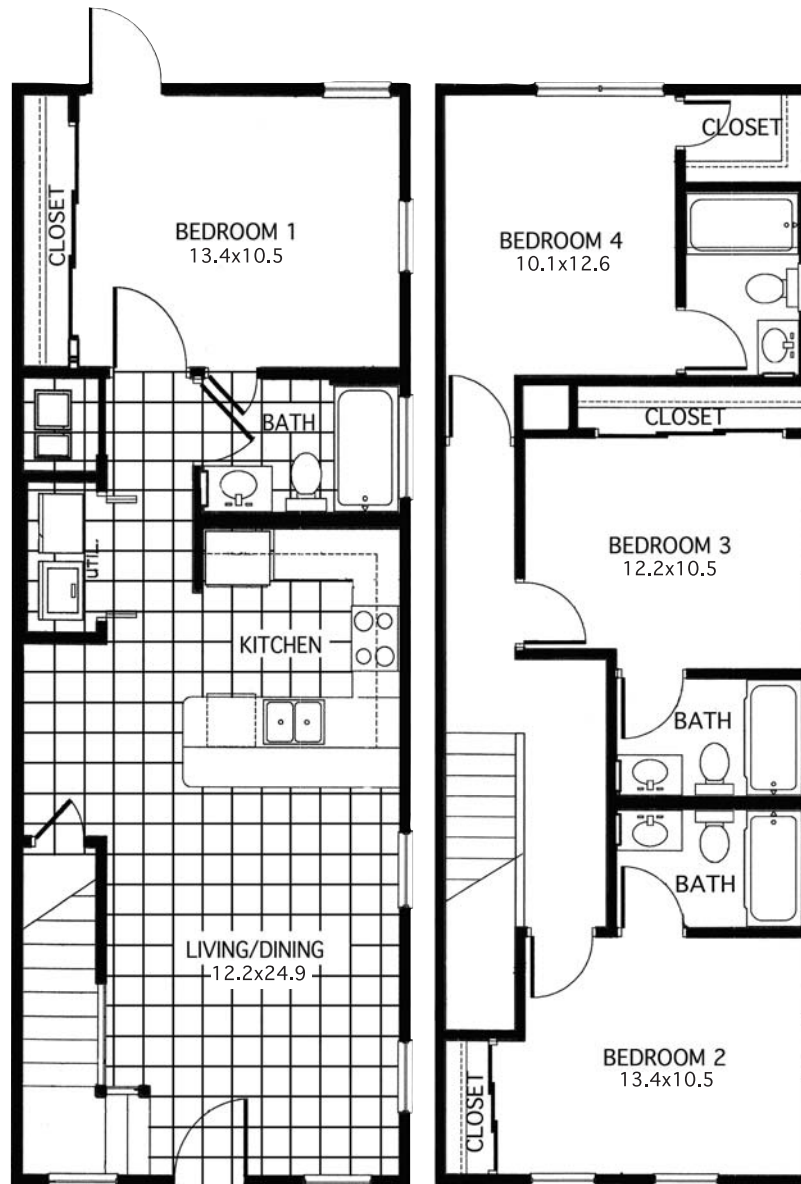

## THREE BEDROOM THREE BATH FLOORPLAN

## FOUR BEDROOM FOUR BATH FLOORPLAN

### ROMA TOWNHOME

1ST FLOOR: APPROXIMATELY 684 SQUARE FEET    2ND FLOOR: APPROXIMATELY 782 SQUARE FEET

TOTAL: APPROXIMATELY 1466 SQUARE FEET

[www.villasanmichele.us](http://www.villasanmichele.us) • 1694 Baldwin Park Drive • Tallahassee, Florida 32304 • 850-580-0020